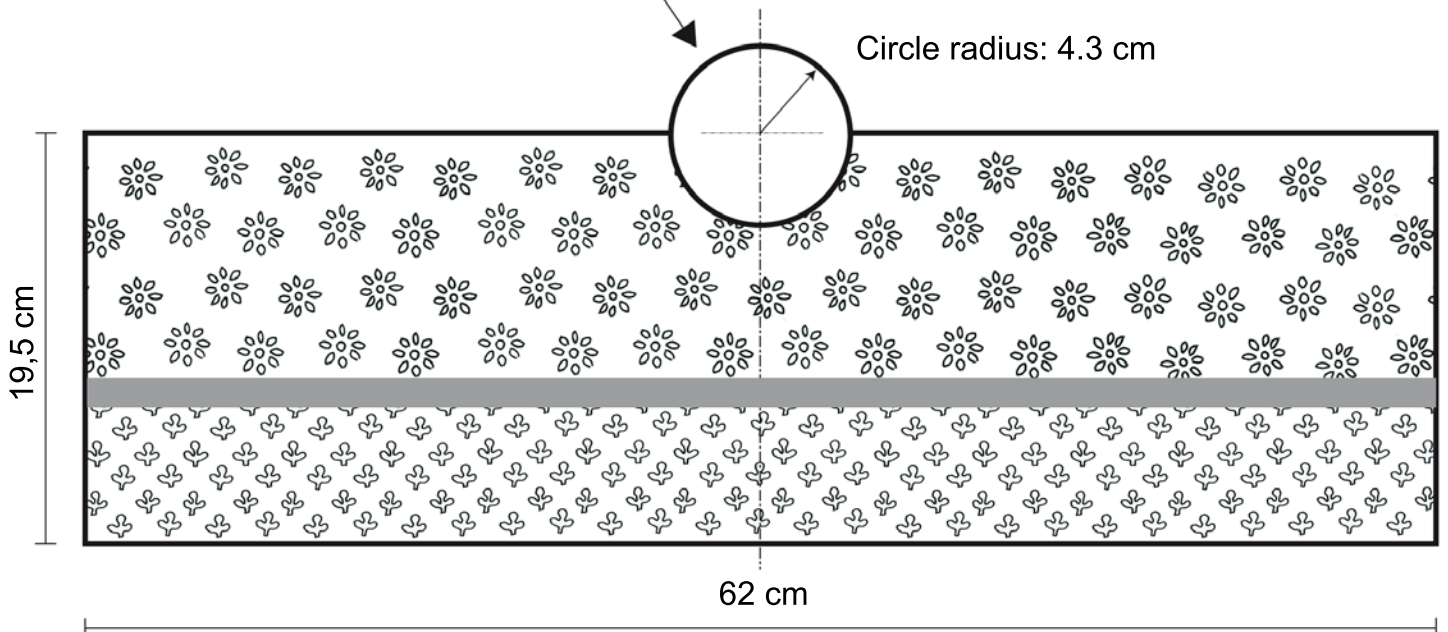

FABER-CASTELL
since 1761

Coat rack template

Position rosette in the circular segment of the coatrack

Coat rack dimensions

Storage shelf (if required): 6 x 62 cm

Template 1, coat rack